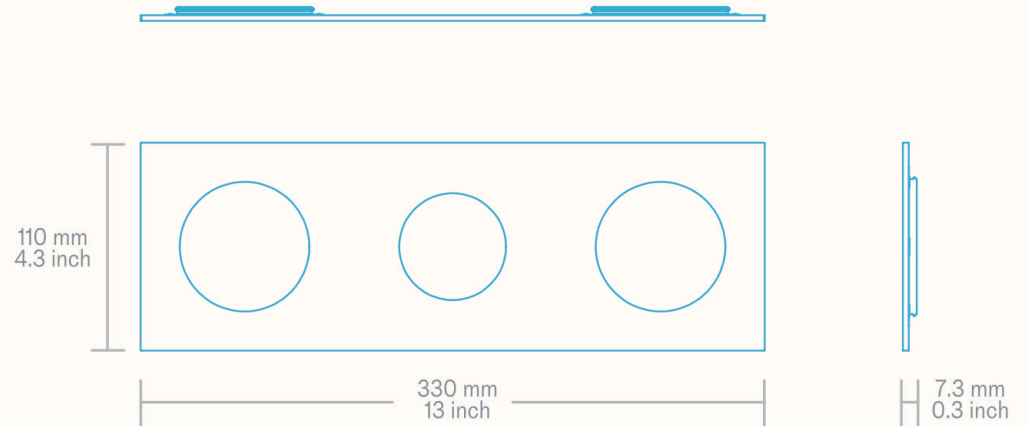

## Specifications

SKU and Color	H595-FY Fresh Yellow H595-VB Vivid Blue H595-DG Deep Green H595-BR Bright Red
Warranty	Huddly three-year limited manufacturer's warranty
Product Dimension	13 x 4.3 x 0.3 inches (330 x 110 x 7.3mm)
Product Weight	0.5 lbs (0.23 kg)
Shipping Dimension	14 x 5 x 2 inches (356 x 127 x 51 mm)
Shipping Weight	1 lbs (0.46 kg)
Material	Aluminum
Country of Origin	China. Customized in Phoenix, Arizona.
In the box	Huddly C1 Snap-On Front Plate