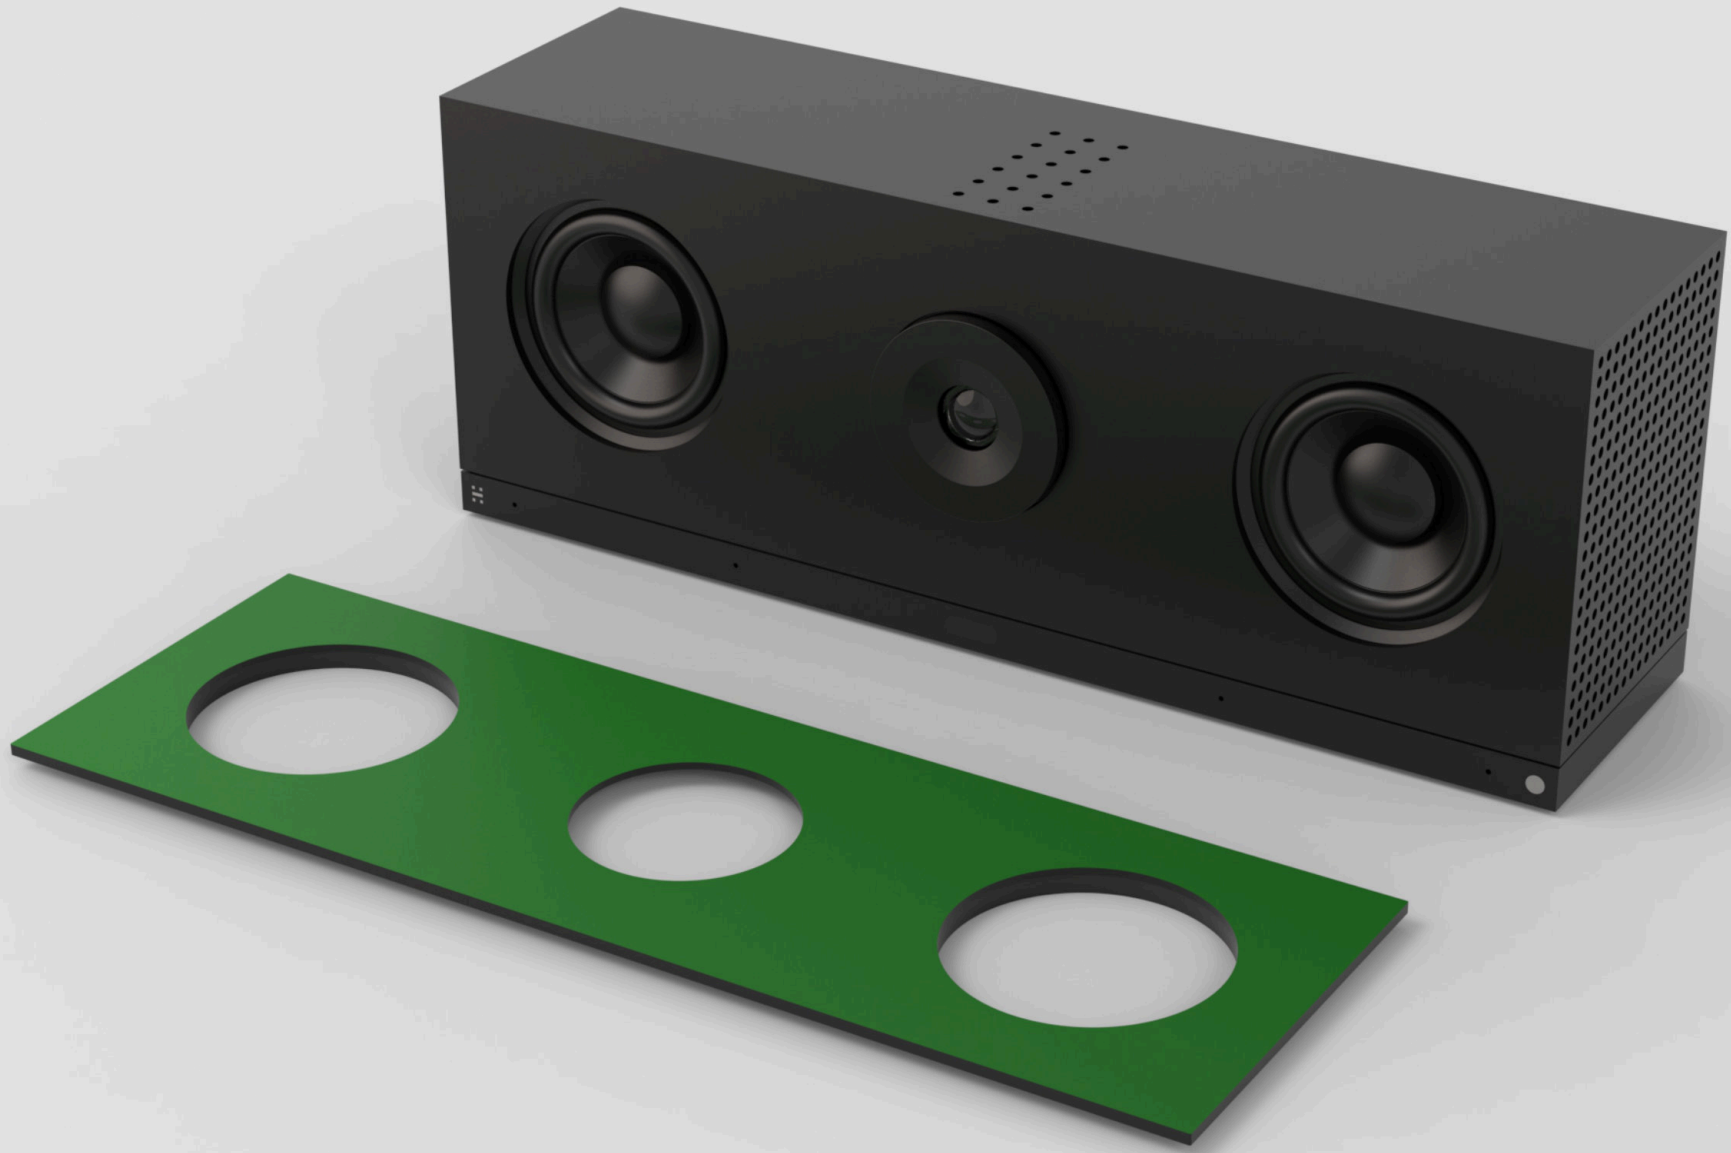

Heckler

Huddly C1 Snap-On Front Plate  
H595

# Heckler

Add color, personality, and finish control to your Huddly C1 with official Snap-On Front Plates developed in collaboration with Huddly. Designed for modern workplace and learning environments, these plates install in seconds and allow you to style Huddly C1 to align with interior design schemes, brand palettes, or standardized room recipes—without tools, downtime, or permanent modification. Available in a curated selection of vibrant colors inspired by contemporary office design—Fresh Yellow, Vivid Blue, Deep Green, and Bright Red—these plates make it easy to visually differentiate spaces while maintaining a consistent, professional AV standard.

Custom colors are also available. Heckler can produce Snap-On Front Plates in custom Pantone® Solid colors to support brand standards or large-scale deployments. For availability and lead times, please contact [sales@hecklerdesign.com](mailto:sales@hecklerdesign.com).

## Specifications

SKU and Color	H595-FY Fresh Yellow H595-VB Vivid Blue H595-DG Deep Green H595-BR Bright Red
Warranty	Huddly three-year limited manufacturer's warranty
Product Dimension	13 x 4.3 x 0.3 inches (330 x 110 x 7.3mm)
Product Weight	0.5 lbs (0.23 kg)
Shipping Dimension	14 x 5 x 2 inches (356 x 127 x 51 mm)
Shipping Weight	1 lbs (0.46 kg)
Material	Aluminum
Country of Origin	China. Customized in Phoenix, Arizona.
In the box	Huddly C1 Snap-On Front Plate