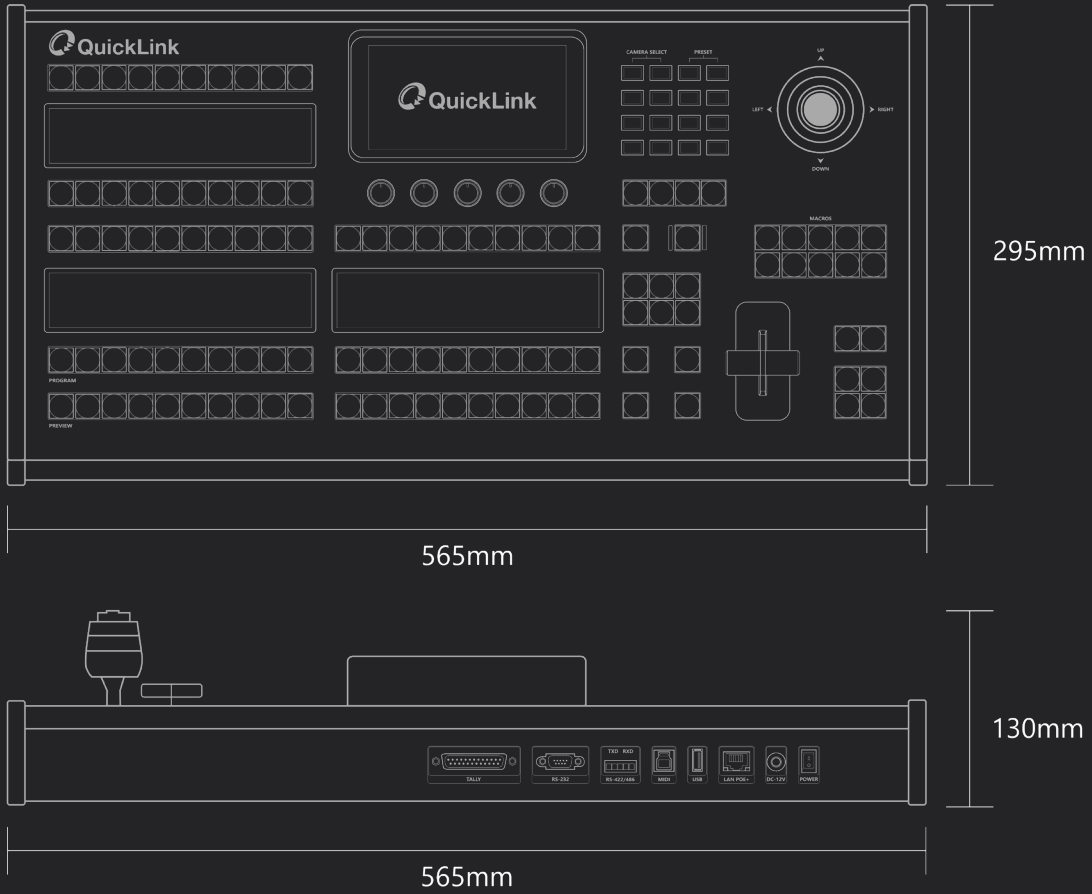

StudioPro™ Fusion