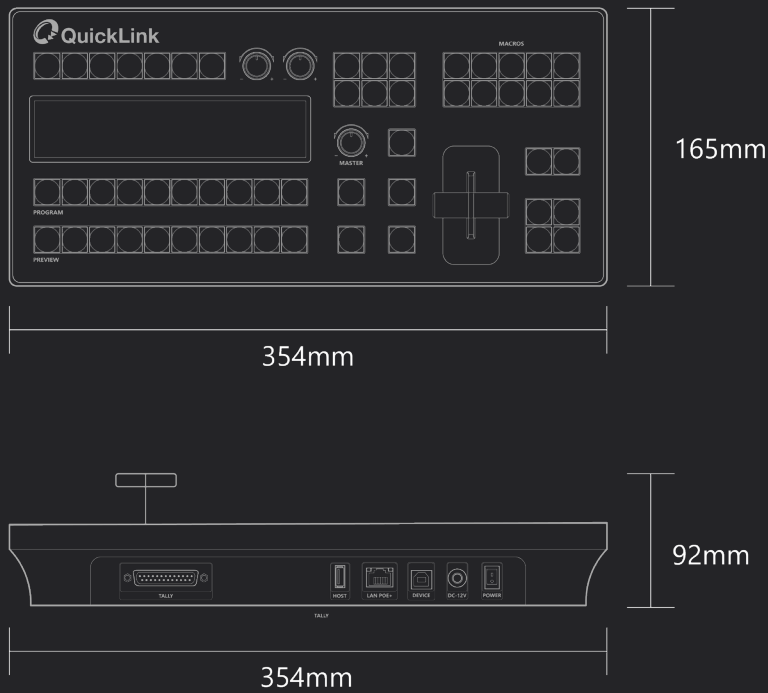

StudioPro™ Proton

Contact:

Tel (US): 1-(551)-587-7692
Tel (UK): +44 1792 720880

www.quicklink.tv
sales@quicklink.tv