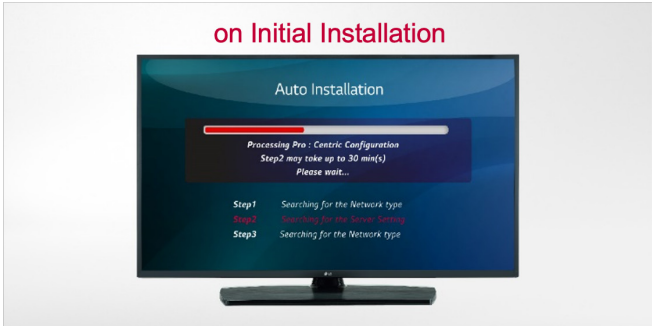

Pro:Centric Direct

The hotel content management solution Pro:Centric Direct offers easy and simple editing tools, making it easy to perform service and IP network-based remote management with a single click.* The Pro:Centric Direct solution enables users to edit their interface easily by providing customized interface and efficiently manages all TVs in the room. The latest PCD version provides IoT-based in-room control as well as voice control function through LG Natural Language Processing (NLP). These IoT and voice-related functions will be your starting point to prepare for the hotel rooms of next generation through artificial intelligence.

* Some features may not be supported based on PCD versions.

USB Cloning

USB data cloning makes managing multiple displays more efficient for optimal operation. Instead of setting up each display one by one, data can be copied to a USB for one display and can be sent to the other displays through a USB plug-in.

Pro:Idiom

Digital Rights Management (DRM) technology provides access to premium content to help assure rapid and broad deployment of HDTV and other high-value digital content.

Multi-code IR

Multi-code IR function eliminates any remote-control signal interaction between multiple TVs in one place. LG hospital TV supports this when used with a Multi-code IR remote control (sold separately), so users can freely control their own TVs without disturbing the others.

Ez-Manager

Ez-Manager provides a convenient installation function automatically set up for Pro:Centric TV that provides less effort and process than manual installation.

CONNECTIVITY

UK560H

Rear

Side

DIMENSIONED DRAWINGS