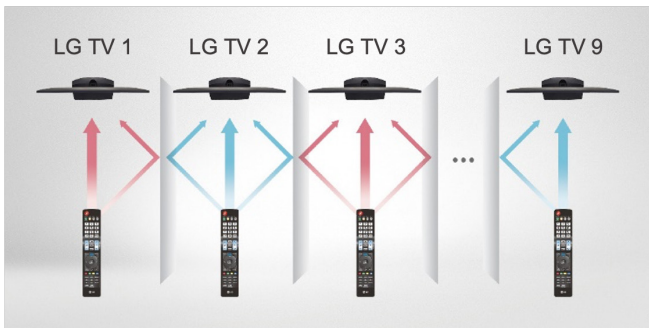

Pro:Centric Direct

The hotel content management solution Pro:Centric Direct offers easy and simple editing tools, making it easy to perform service and IP network-based remote management with a single click.* The Pro:Centric Direct solution enables users to edit their interface easily by providing customized interface and efficiently manages all TVs in the room. The latest PCD version provides IoT-based in-room control as well as voice control function through LG Natural Language Processing (NLP). These IoT and voice-related functions will be your starting point to prepare for the hotel rooms of next generation through artificial intelligence.

* Some features may not be supported based on PCD versions.

USB Cloning

USB data cloning makes managing multiple displays more efficient for optimal operation. Instead of setting up each display one by one, data can be copied to a USB for one display and can be sent to the other displays through a USB plug-in.

Pro:Idiom

Digital Rights Management (DRM) technology provides access to premium content to help assure rapid and broad deployment of HDTV and other high-value digital content.

Multi-code IR

Multi-code IR function eliminates any remote-control signal interaction between multiple TVs in one place. LG hospital TV supports this when used with a Multi-code IR remote control (sold separately), so users can freely control their own TVs without disturbing the others.

Ez-Manager

Ez-Manager provides a convenient installation function automatically set up for Pro:Centric TV that provides less effort and process than manual installation.

CONNECTIVITY

UK570H

Rear

Side

DIMENSIONED DRAWINGS