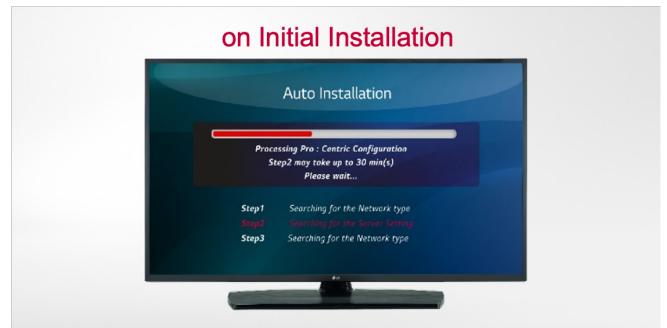

Pro:Centric Direct

The hotel content management solution Pro:Centric Direct offers easy and simple editing tools, making it easy to perform service and IP network-based remote management with a single click.* The Pro:Centric Direct solution enables users to edit their interface easily by providing customized interface and efficiently manages all TVs in the room. The latest PCD version provides IoT-based in-room control as well as voice control function through LG Natural Language Processing (NLP). These IoT and voice-related functions will be your starting point to prepare for the hotel rooms of next generation through artificial intelligence.

* Some features may not be supported based on PCD versions.

USB Cloning

USB data cloning makes managing multiple displays more efficient for optimal operation. Instead of setting up each display one by one, data can be copied to a USB for one display and can be sent to the other displays through a USB plug-in.

Pro:Idiom

Digital Rights Management (DRM) technology provides access to premium content to help assure rapid and broad deployment of HDTV and other high-value digital content.

Multi-code IR

Multi-code IR function eliminates any remote-control signal interaction between multiple TVs in one place. LG hospital TV supports this when used with a Multi-code IR remote control (sold separately), so users can freely control their own TVs without disturbing the others.

Ez-Manager

Ez-Manager provides a convenient installation function automatically set up for Pro:Centric TV that provides less effort and process than manual installation.

CONNECTIVITY

UK570H

Rear

Side

DIMENSIONED DRAWINGS