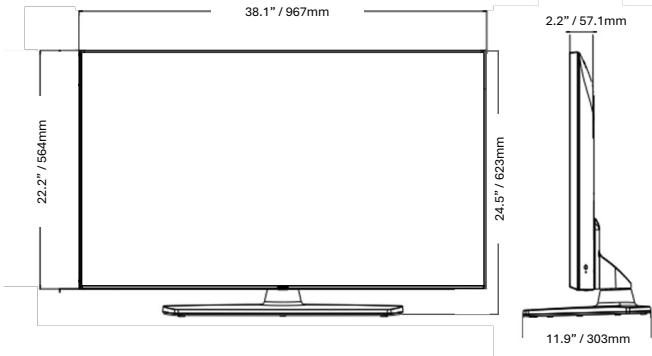

DIMENSIONED DRAWINGS

65" UK570H Series

55"

50"

43"