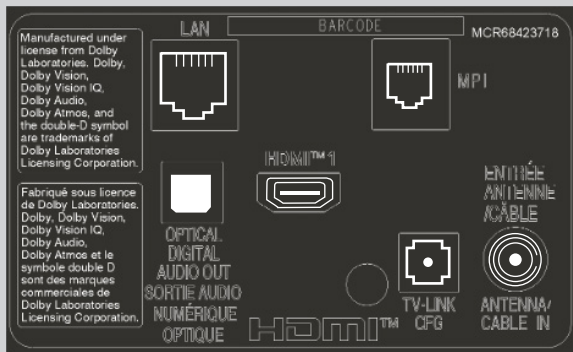

Pro:Idiom

Digital Rights Management (DRM) technology provides access to premium content to help assure rapid and broad deployment of HDTV and other high-value digital content.

Multi-code IR

Multi-code IR function eliminates any remote-control signal interaction between multiple TVs in one place. LG hospital TV supports this when used with a Multi-code IR remote control (sold separately), so users can freely control their own TVs without disturbing the others.

Ez-Manager

Ez-Manager provides a convenient installation function automatically set up for Pro:Centric TV that provides less effort and process than manual installation.

CONNECTIVITY

UK570H

Rear

Side

DIMENSIONED DRAWINGS