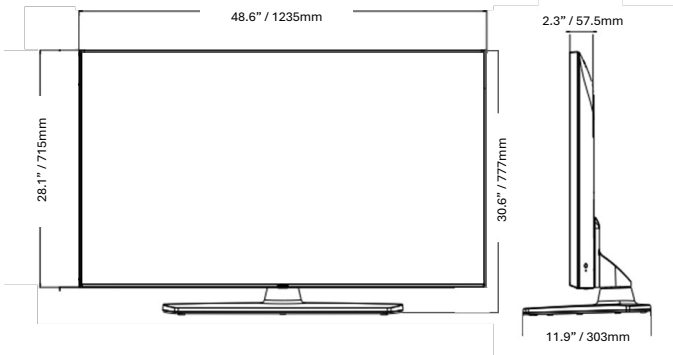

DIMENSIONED DRAWINGS

65" UK570H Series

55"

50"

43"