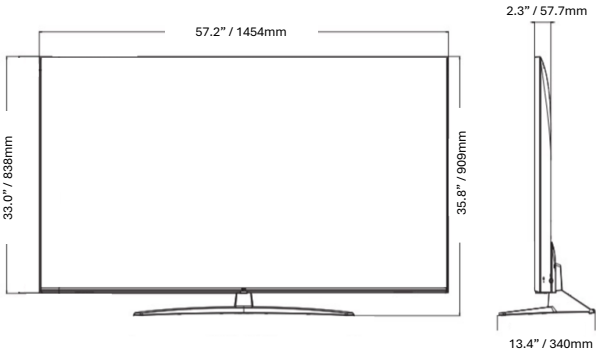

DIMENSIONED DRAWINGS

65" UK570H Series