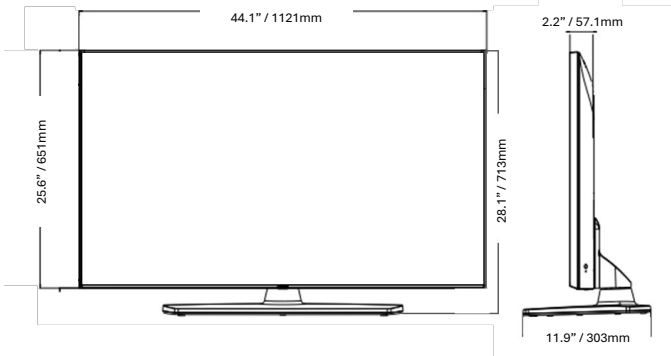

DIMENSIONED DRAWINGS

65" UK570H Series

55"

50"

43"