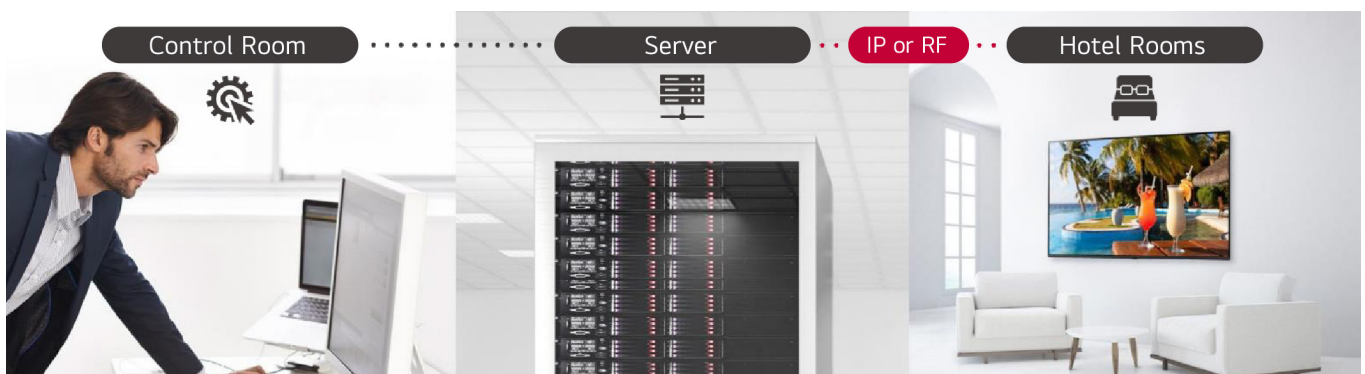

## Works with AirPlay®

With Apple AirPlay, guests can stream content to LG Pro:Centric Smart Hotel TVs, right from their iPhone or iPad, whether it's to watch movies and shows from their favorite apps or share what's on their Apple devices, including photos, personal videos, games and more. Guests simply scan a unique, on-screen QR code after checking in to privately and securely pair their iPhone or iPad directly to the TV in the room for the duration of their stay.

## Netflix and Other Favorite Apps at Your Fingertips

Stream your favorite shows and movies, including Netflix, Prime Video™, HBO Max®, YouTube™, and more, right from your guestroom TV. Relax and enjoy a wide range of entertainment, just as you would at home.\*

## Pro:Centric Direct

The Pro:Centric Direct hotel content management solution offers simple editing tools, making it easy to perform service and IP network-based remote management with a single click. Pro:Centric Direct enables users to customize their interface easily and efficiently manage all TVs in the facility. The most recent version provides IoT-based in-room control as well as voice control through LG Natural Language Processing.\*