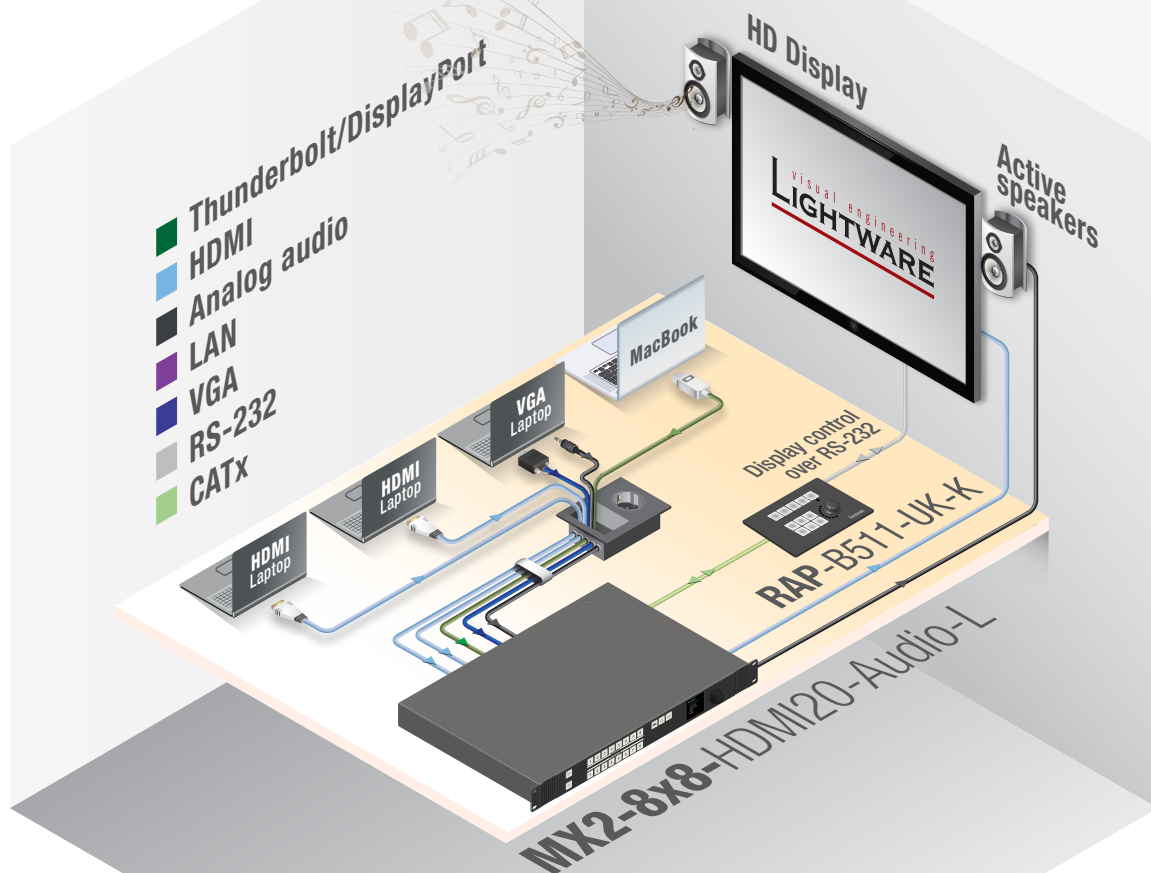

Meeting Room Application