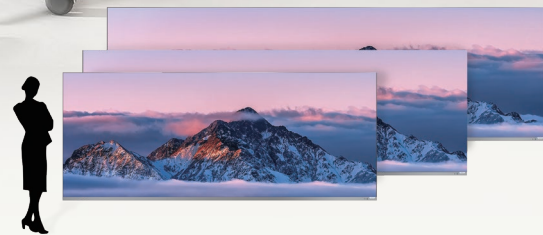

Maximized Visual Impact

Spanning 108 to 209 inches, the Absen All-in-One Display range delivers a sleek, uninterrupted viewing experience, free from the distraction of bezels.

High Brightness

Featuring 0-600 nits of brightness, the Absen All-in-One Display guarantees clear visibility in any lighting environment, obviating the need to lower ambient lighting.

Cutting-Edge Display Technology

Absen specializes exclusively in direct-view Micro LED displays, integrating state-of-the-art technology to deliver exceptional image quality and performance, tailored for your enterprise demands.

Compatibility

Seamless integration with Crestron, Extron & mainstream centralized control systems enables power on/off, signal routing, brightness adjustments via single interface.

Fast Installation and Maintenance

The Absen All-in-One Display is designed for quick installation via wall mount or mobile stand, ensuring straightforward maintenance and swift assembly.

Professional Service, Exceptional Experience

Absen delivers comprehensive global service, supported by 500+ certified partners, multiple contact channels, and a 24/7/365 response time as quick as 10 seconds, ensuring timely, expert support for all customer needs.

X Ultrawide Optimized for 21:9 Content

- **• 21:9* Ultrawide Screen**
  98% screen to body ratio; 5mm ultra slim frame; Seamless splicing
- **• Micro LED technology**
  15000:1 contrast ratio; 90% BT2020 color gamut; 600nits high brightness; Extreme black effect
- **• Intelligent Interaction**
  Multi-view modes; Remote control; Wireless screen mirroring
- **• Quick Installation and Maintenance**
  Pre-assembled installation; Ultra-high flatness; All-inclusive kits; Front installation and maintenance