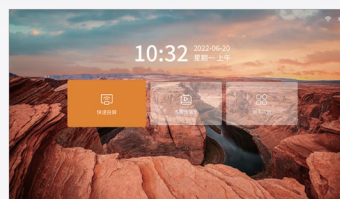

The Absen All-in-One Display is designed for quick installation via wall mount or mobile stand, ensuring straightforward maintenance and swift assembly.

Professional Service, Exceptional Experience

Absen delivers comprehensive global service, supported by 500+ certified partners, multiple contact channels, and a 24/7/365 response time as quick as 10 seconds, ensuring timely, expert support for all customer needs.