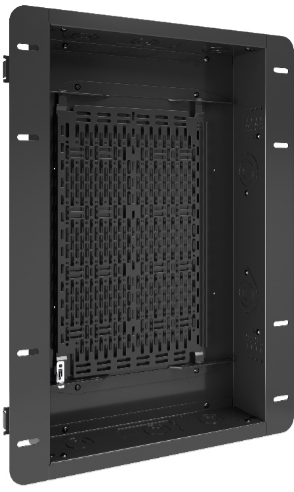

Tempo™ In-Wall AV Storage Box – 14" x 23" **SKU: FPIWSBX**

---

The patent-pending Tempo™ In-Wall Storage Boxes are designed to fit perfectly between 16" O.C. (On Center) metal or wood studs and install like any other in-wall box. Add as many storage boxes as needed to store small devices.

The Tempo In-Wall Storage Box ships with one 15"x10" (381 x 254 mm) Lever Lock™ plate, offering a minimum clearance for 1 RU of AV equipment. Place small devices where you need them thanks to lateral shift flexibility within the storage boxes. Lever Lock plates are compatible with Middle Atlantic® Forward Small Device Mounting Clamps to quickly secure devices in place.

Three types of knockouts per box offer flexibility in vertical and horizontal cabling between storage boxes, giving total control over power and data design.

Storage Weight Capacity: 20 lbs 9 kg per Lever Lock plate

- Side wall knockouts accommodate four different trade conduit sizes: 1.5", 1.25", 1" and 0.5"
- Top (3) & Bottom (3) knockouts: - 1.25", 1" and 0.5"per box
- Single-gang electrical box: one bottom, one top per box