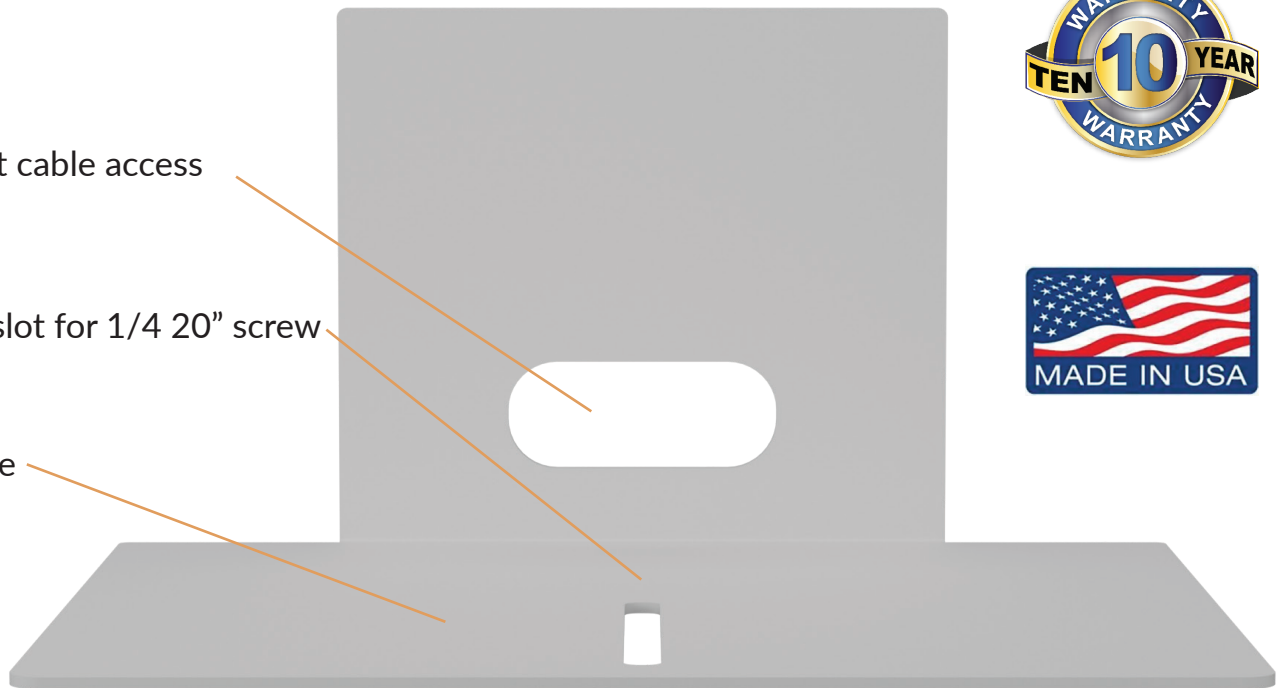

Key Features:

- Mounts directly to 1" NPT Pipe.
- Available in Black or White powder coat finish.

Compatibility:

- Most PTZOptics cameras
(**Excluded:** Move 4K 30X & Link 4K 30X)
- All HuddleCamHD cameras
- Most PTZ cameras with a 1/4-20 mounting insert.

What's in the Box:

- Pipe Ceiling Mount (1 qty)
- 1/4-20 mounting screw (1 qty)
- 1/4" washers (2 qty)
- 10-32 x 1/4" cup point screw (1 qty)
- 3.32" long arm hex wrench (1 qty)

1. Integrated 1" NPT Insert

2. Convenient cable access

3. Mounting slot for 1/4 20" screw

4. Mount Base

Physical Specifications

SKU	HCM-2C-WH
Dimensions	7.58" L x 9.81" W x 5.02" H 192.532mm L x 249.174mm W x 127.508mm H
Weight	2.5 lbs 1.14 kg