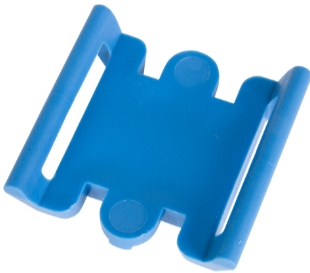

Forward Hook & Loop Tie Saddles - 15 Pieces **SKU: FWD-TSW-15**

Limitless cable routing.

The new Forward cable management products give you the flexibility you need to get your cables from Point A to Point B. Install on Forward Rack Rail, Lever Lock™; and anywhere the patented universal hole pattern is found.

- 15 Pack
- Pop and twist to install your tie saddles into anywhere the patented universal hole pattern is located without any hardware, giving you ultimate cable routing flexibility
- No more fishing cable zip ties or hook & loop with the Forward tie saddle
- Simply feed your preferred cable management accessory through the slots and lay in your cables
- The bold blue finish not only looks cool, but it also helps you identify where your tie saddles are located in the enclosure for any future adds, moves or changes
- Made from durable nylon, these tie saddles will hold up to your cable intensive systems

Specifications

Dimensions & Measurements

Package Count	15
Shipping Weight	2 lbs (0.9 kg)
Width	2.65 in (6.7 cm)

Characteristics & Features

Color	Blue (Pantone 3015)
Special Features	<ul style="list-style-type: none">• Forward• Installation Time Savers
UPC	656747384691