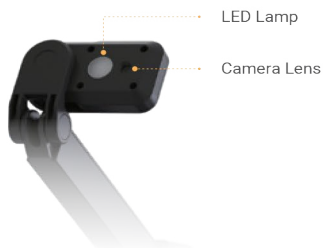

Product Appearance

Camera Head