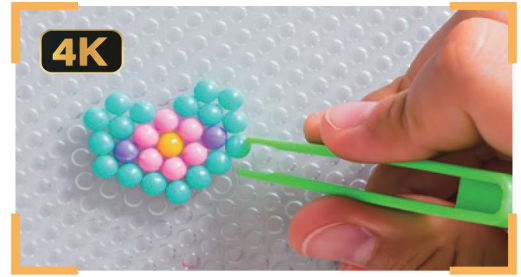

Magnify with 29X Zoom in 4K Detail

With impressive zoom capability and awe-inspiring visuals, bring a wide range of objects to life, from detailed maps to the vibrant colors of art projects, and create a truly interactive learning environment for students.

Present Anywhere, Protected Everywhere

Stream content from anywhere with confidentiality assured, now secured by WPA3™ encryption for safer and more reliable computer connection. The robust mechanical arm adjusts precisely to your needs, with the power bank available for added portability.