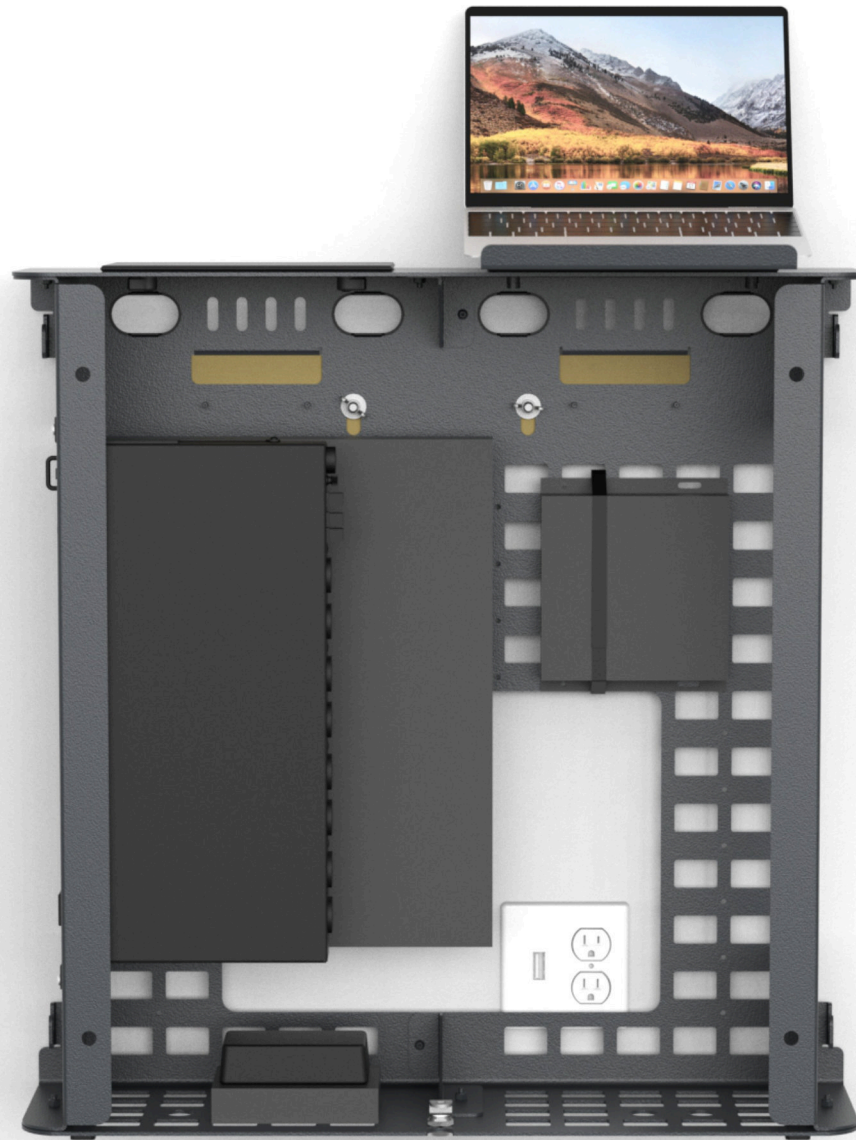

# Smart Component Mounting for Lecture Halls

Classroom Credenza Mk II  
H780

# Heckler

Delivering an exceptional audio-visual experience for both in-class and distance learning demands a substantial amount of hardware. Deploying this hardware across hundreds of classrooms quickly can be a daunting task. The Heckler Classroom Credenza Mk II simplifies this process by allowing hardware to be pre-configured at a central location, enabling swift and efficient mass deployment.

## Features

Rigid aluminum and steel construction.

Four rack-units of component storage on each side with 10-32 threaded mounting holes.

Back wall features ample wall outlet access and Heckler Grid pattern for strapping small components and cable management.

Top surface features two Heckler console inserts - our modular, future-proofing system for integrating mic chargers, touch controllers, and more.

The bottom surface features four D-style mounting positions and Heckler Grid pattern for mounting small devices and extra cables.