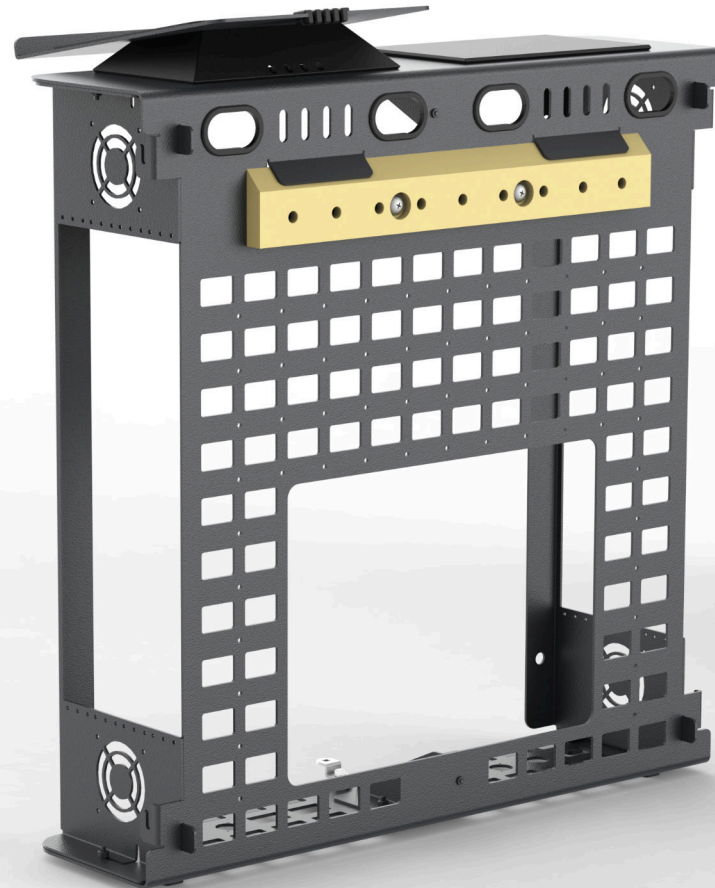

Heckler

Features

Four 80mm fan mount locations to enhance your build with active airflow.

Pre-configure your gear off-site, or install your gear on-site.

Locking front panel.

Ships conveniently by small package shipping services.

Scratch & fingerprint-resistant powdercoat finish.

Maharam textile-wrapped front panel.

ADA compliant.