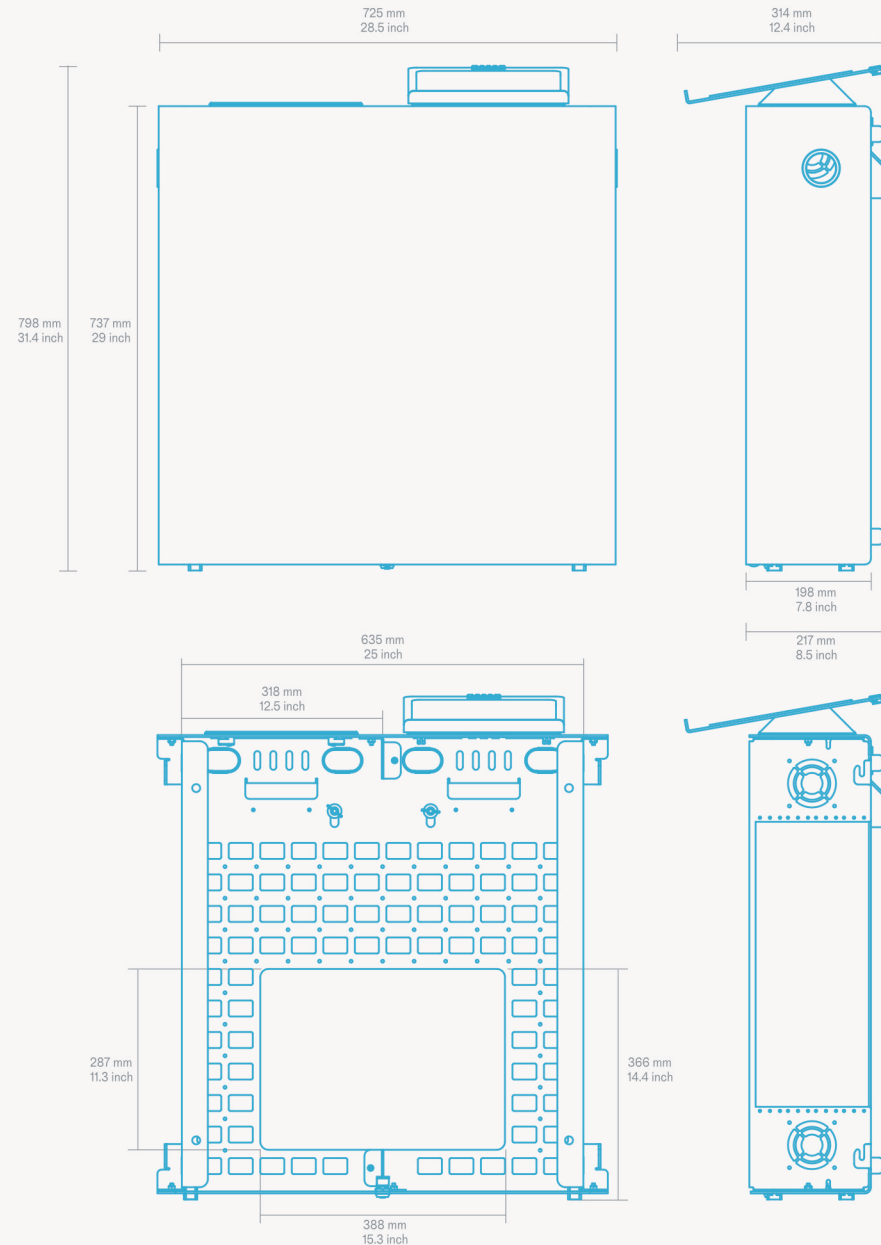

## Features

Rigid aluminum and steel construction.

Four rack-units of component storage on each side with 10-32 threaded mounting holes.

Back wall features ample wall outlet access and Heckler Grid pattern for strapping small components and cable management.

## Specifications

SKU	H780-BG
Color	Black Grey
Warranty	5-year limited warranty
Product Dimension	28.5 x 31.4 x 12.4 inches (725 x 737 x 314 mm)
Product Weight	40 lbs (18 kg)
Shipping Dimension	32 x 32 x 10 inches (813 x 813 x 254 mm)
Shipping Weight	45 lbs (20.4 kg)
Material	Powdercoated Aluminum Powdercoated Steel Maharam Polyester Fabric ASA plastic Urethane
Country of Origin	US
In the box	Heckler Classroom Credenza Mark II main housing Fabric-wrapped front cover Blank console insert Notebook shelf console insert Console insert floors Installation hardware