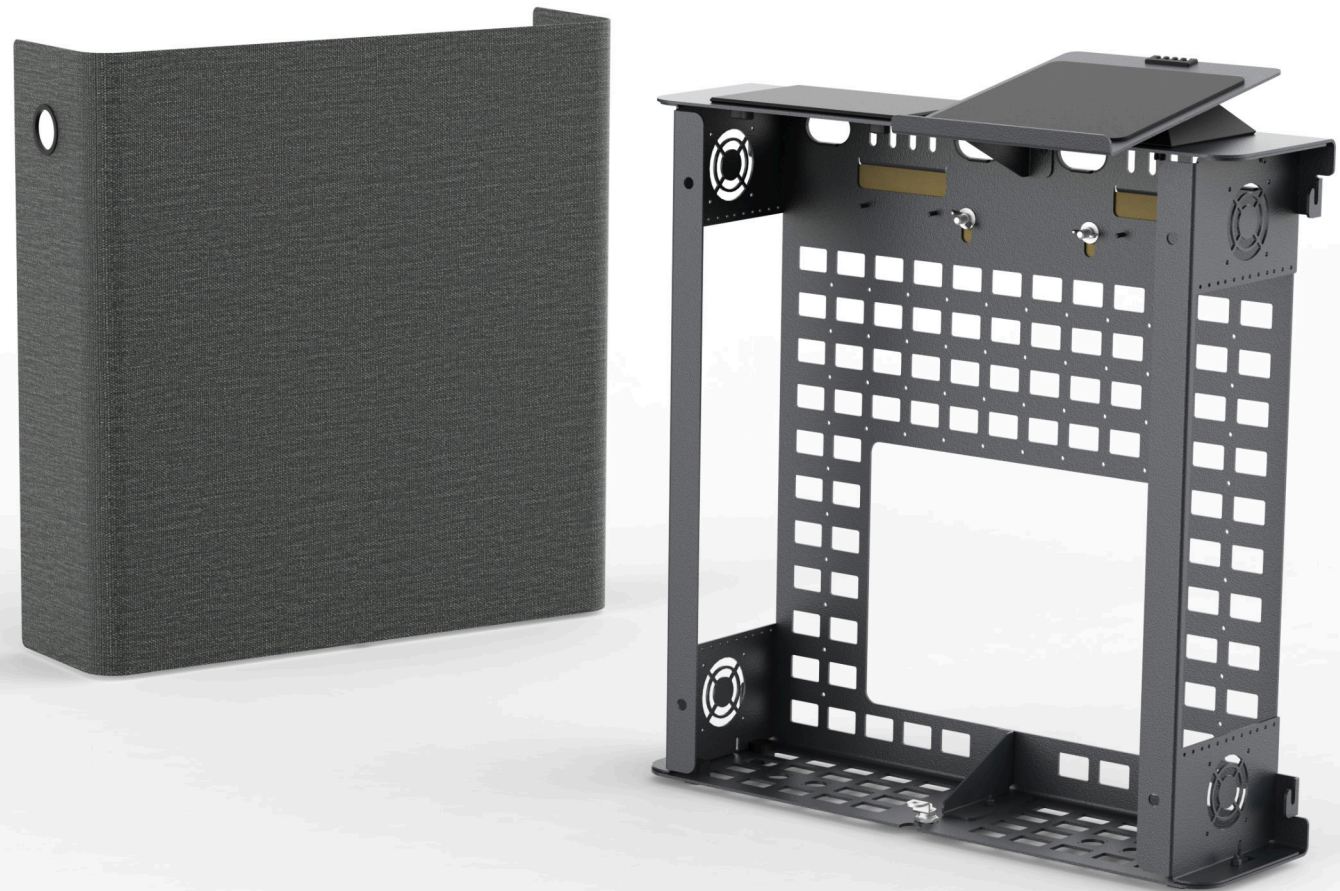

# Heckler

Delivering an exceptional audio-visual experience for both in-class and distance learning demands a substantial amount of hardware. Deploying this hardware across hundreds of classrooms quickly can be a daunting task. The Heckler Classroom Credenza Mk II simplifies this process by allowing hardware to be pre-configured at a central location, enabling swift and efficient mass deployment.

## Features

Rigid aluminum and steel construction.

Four rack-units of component storage on each side with 10-32 threaded mounting holes.

Back wall features ample wall outlet access and Heckler Grid pattern for strapping small components and cable management.

Top surface features two Heckler console inserts - our modular, future-proofing system for integrating mic chargers, touch controllers, and more.

The bottom surface features four D-style mounting positions and Heckler Grid pattern for mounting small devices and extra cables.

Simple wall installation via the included French cleat.