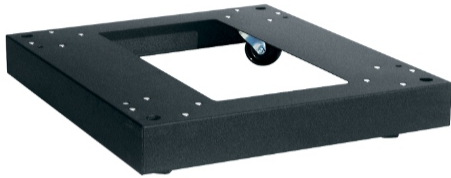

Caster Base for 28 Inch Deep ERK Series - 1,300 pounds **SKU: CBS-ERK-28**

Skirted base hides wheels for an improved aesthetic appearance, and bolt to bottom of ERK Series rack systems.

- Skirted caster bases add 4" to overall rack height.
- Skirted base looks good and protects caster area
- Robust steel construction with black powder coat finish
- Includes (4) 3" pre-installed non-locking commercial grade swivel casters
- UL Listed in the US and Canada

Specifications

Dimensions & Measurements

Depth	28 in (71.1 cm)
Height	4 in (10.2 cm)
Product Weight	17.7 lbs (8 kg)
Shipping Weight	19.7 lbs (8.9 kg)
UL Load Capacity	400 lbs (181.4 kg)
Weight Capacity	1300 lbs (589.7 kg)
Width	22 in (55.9 cm)

Characteristics & Features

Base Series	ERK
Finish	Black Wrinkle Powder Coat
Style	Standard
UPC	656747213656

Certifications & Warranties

Certifications	UL Listed
----------------	-----------

Source: https://www.legrandav.com/products/racks/bases/cbs_caster_bases/cbs-erk-28