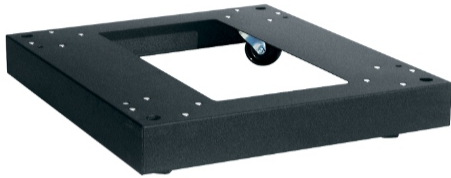

Caster Base for 20 Inch Deep ERK Series - 1,300 pounds **SKU: CBS-ERK-20**

Skirted base hides wheels for an improved aesthetic appearance, and bolt to bottom of ERK Series rack systems.

- Skirted caster bases add 4" to overall rack height.
- Skirted base looks good and protects caster area
- Robust steel construction with black powder coat finish
- Includes (4) 3" pre-installed non-locking commercial grade swivel casters
- UL Listed in the US and Canada

Specifications

Dimensions & Measurements

Depth	20 in (50.8 cm)
-------	-----------------

Height	4 in (10.2 cm)
--------	----------------

Product Weight	15.5 lbs (7 kg)
----------------	-----------------

Shipping Weight	17.5 lbs (7.9 kg)
-----------------	-------------------

Weight Capacity	1300 lbs (589.7 kg)
-----------------	---------------------

Width	22 in (55.9 cm)
-------	-----------------

Characteristics & Features

Base Series	ERK
-------------	-----

Finish	Black Wrinkle Powder Coat
--------	---------------------------